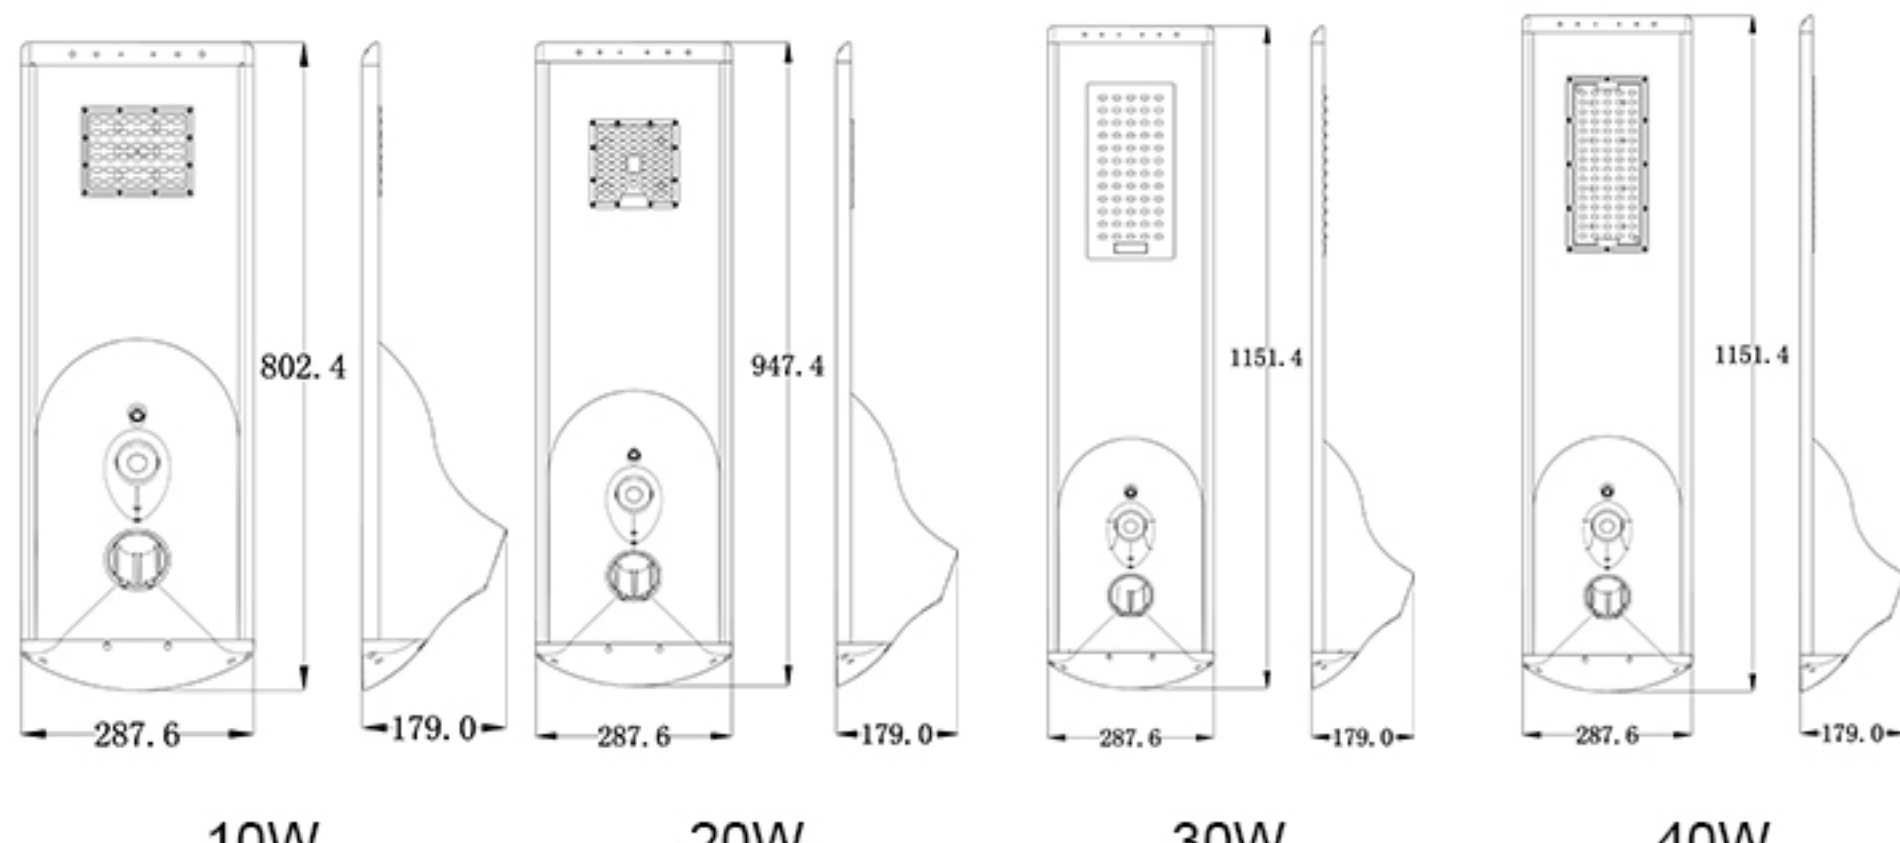

Product electronic parameters

Power	10W	20W	30W	40W
LED Quantity	42	64	60	80
Beam angle	60°×150°	80°×150°	65°×135°	60°×130°

Chip model	3030
Chip brand	Philips/Osram/Cree
Input voltage	DC12V
Color temperature	3000-6500K
CRI	≥70
Protection level	IP65
Operating temperature	0°C ~+40°C
Lamp body material	Aluminum
Mounting rod diameter	Ø60MM
Warranty	2-3 years
Luminaire efficacy	160 lm/w

Battery product specifications

Items	Standard				Remark
Nominal voltage	12.8 V				
Typical capacity	9Ah	15Ah	18Ah	21Ah	At 0.2C discharge rate
Max continuous discharge current	4A	4A	6A	6A	
Over protection current	35±5A				100±30ms
Discharge cut-off voltage	10V				
Charge voltage	14.4±0.1V				CC-CV
Charge current	4A	4A	6A	6A	CC-CV
Inner resistance	≤100mΩ	≤80mΩ	≤75mΩ	≤65mΩ	
Operation temperature range	Charge				0°C~+45°C
	Discharge				-20°C~+60°C
Storage temperature range	0°C~40°C				Capacity 80%
Humidity	5%≤RH≤85%				
Shell material	PVC				
Weight	About 1.2 ±0.05Kg	About 1.9 ±0.1Kg	About 2.25 ±0.05Kg	About 2.7 ±0.1Kg	
Size (L*W*H)	270*185*30mm				
Protection function	Over charge protection、 Over discharge protection、 Over current protection、 Balanced function				

Product Size

Unit: mm

PACKAGE DIMENSIONS

	SIZE	NET WEIGHT	GROSS WEIGHT
10W	84*33*24cm	8kg	9.3kg
20W	98.5*33*24cm	9.4kg	10.8kg
30W	119*33*24cm	10.6kg	12.2kg
40W	119*33*24cm	10.7kg	12.3kg

Advantage

- Long standby, long time work two rainy days, every night bright 10 hours,luminous area is large, luminous evenly.
- Ultra thin design, Small size, easy transportation, cheap price.